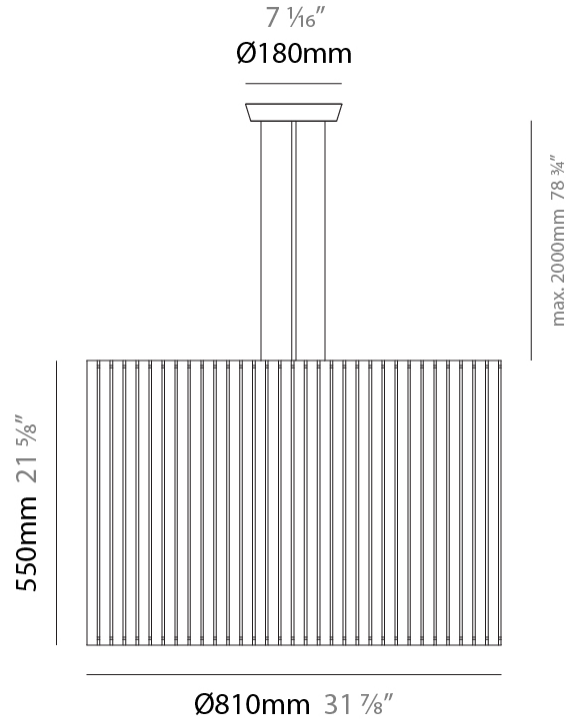

LUZ OCULTA WOOD SUSPENSION

D51035- -

base number   Finish Options   Finish Options

1. To build a product code in our configurator select the specify button on the base model # product page
2. To build a manual product code on this datasheet choose from the options listed below in blue font and add the suffix to the base model #

GENERAL

Series: Luz Oculta
Subseries: Luz Oculta Wood
Brand: Fambuena
Division: Design
Mounting Type: Suspension
Mounting Location: Ceiling
Subcategory: Pendant

PHYSICAL

Shape: Rectangle
Diameter (mm): 810
Diameter (in): 31 7/8
Height (mm): 550
Height (in): 21 5/8
Light Distribution: Direct / Indirect
Fixture Finish: [DOW](#) / [NAT](#)
Holder Finish: BRA / BRZ
Fixture Material: Metal / Wood
Cable Details: Cable length 2000mm / 79"

ELECTRICAL

Number of Lamps: 3
Lamp Type: LED Retrofit
Lamp Shape: A19
Bulb Included: Bulb Not Included
Total Output Wattage (W): 36
Max. Wattage Per Lamp (W): 12
Lamp Base: E26
Input Voltage (V): 120
Upon Request: 277Vac / GU24

LED

OPTICAL

RATINGS AND CERTIFICATIONS

Certified By: Certified for North American Standards
IP rating: IP20